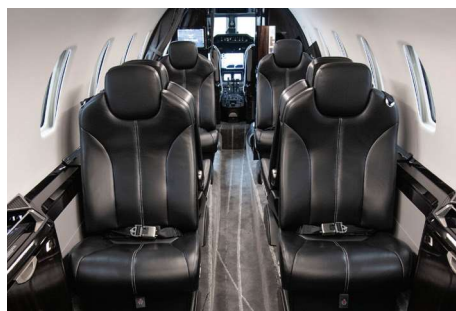

Citation Sovereign+

SUPER-MID JET

Access to airports throughout North, Central, South America, Europe and the Caribbean

An elevated flight experience through agile performance and an intuitive, on-board environment.

With its class-leading runway performance, extensive range and impressive baggage capacity, the Citation Sovereign+ will get you closer to your final destination, with fewer limitations. Complimentary, in-flight WiFi will keep you connected; a spacious cabin with adjustable seating will keep you comfortable; and a wireless cabin management system will put you in control along the way.

THRIVE™

FlyThrive.com

Citation Sovereign+

SUPER-MID JET

Access to airports throughout North, Central, South America, Europe and the Caribbean

Specifications

Year	2021
Height	5'7"
Length	18'6"
Width	5'5"

Amenities

New 2021 Model	Four Executive Tables
High-Speed Domestic WiFi	Bose Noise Cancelling Headphones
110VAC Power Outlets	Wireless Cabin Management
USB Ports	Satellite Radio
Leather Seats - Swivel and Recline	Full and Enclosed Lavatory