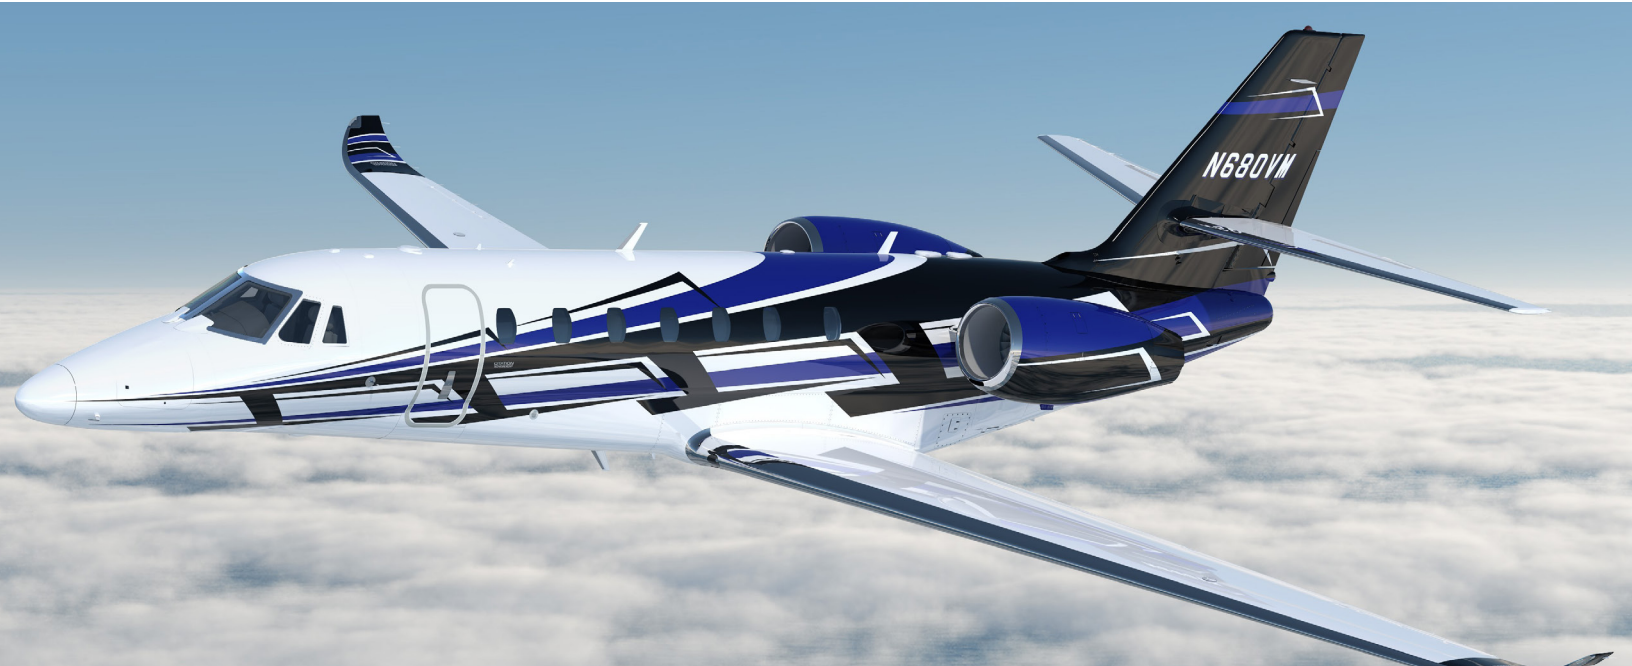

Citation Sovereign+

SUPER-MID JET

Access to airports throughout North, Central, South America, Europe and the Caribbean

An elevated flight experience through agile performance and an intuitive, on-board environment.

With its class-leading runway performance, extensive range and impressive baggage capacity, the Citation Sovereign+ will get you closer to your final destination, with fewer limitations. Complimentary, in-flight WiFi will keep you connected; a spacious cabin with adjustable seating will keep you comfortable; and a wireless cabin management system will put you in control along the way.

THRIVE™

FlyThrive.com

Citation Sovereign+

SUPER-MID JET

Access to airports throughout North, Central, South America, Europe and the Caribbean

Specifications

Year	2014
Height	5'8"
Length	25'3"
Width	5'6"

Amenities

Custom 2020 Interior and Livery	Four Executive Tables
High-Speed Domestic WiFi	Bose Noise Cancelling Headphones
110VAC Power Outlets	Wireless Cabin Management
USB Ports	Satellite Radio
Leather Seats - Swivel and Recline	Full and Enclosed Lavatory