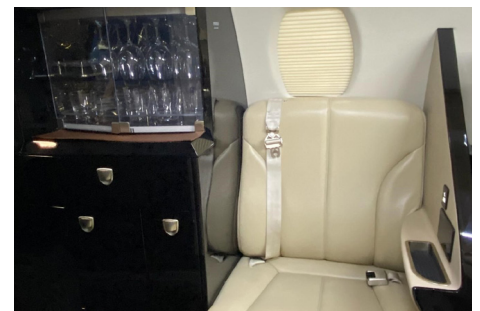

With its class-leading runway performance, extensive range and impressive baggage capacity, the Citation Sovereign+ will get you closer to your final destination, with fewer limitations. Complimentary, in-flight WiFi will keep you connected; a spacious cabin with adjustable seating will keep you comfortable; and a wireless cabin management system will put you in control along the way.

THRIVE™

FlyThrive.com

Citation Sovereign+

SUPER-MID JET

Access to airports throughout North, Central, South America, Europe and the Caribbean

Specifications

Year	2014
Height	5'8"
Length	25'3"
Width	5'6"

Amenities

Custom 2020 Interior and Livery	Four Executive Tables
High-Speed Domestic WiFi	Bose Noise Cancelling Headphones
110VAC Power Outlets	Wireless Cabin Management
USB Ports	Satellite Radio
Leather Seats - Swivel and Recline	Full and Enclosed Lavatory